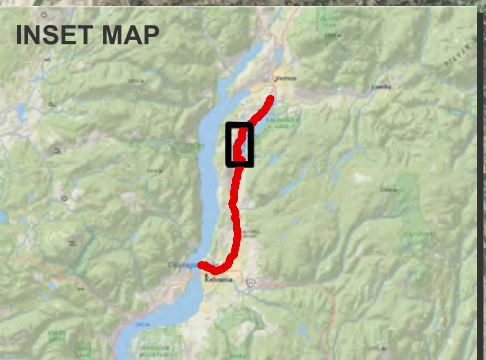

COUGAR CANYON ECOLOGICAL RESERVE

Legend

- Road / Trail Crossings
- Rail Trail Centerline
- Parks
- Administrative Areas
- Rail Corridor Property

Okanagan Rail Trail

10 KM

CAMPBELL-BROWN
(KALAMALKA LAKE)
ECOLOGICAL RESERVE

RDNO

District of Lake Country

KALAMALKA
LAKE PARK

COUGAR CANYON
ECOLOGICAL
RESERVE

Kalamalka Lake

15 KM

Lake Country

Kaloya
Regional
Park

Oyama

Wood Lake

Legend

- Road / Trail Crossings
- ⌋ Bridge
- Rail Trail Centerline
- Parks
- Administrative Areas
- ▭ Rail Corridor Property

Okanagan Rail Trail

Wood Lake

Lake Country

Winfield