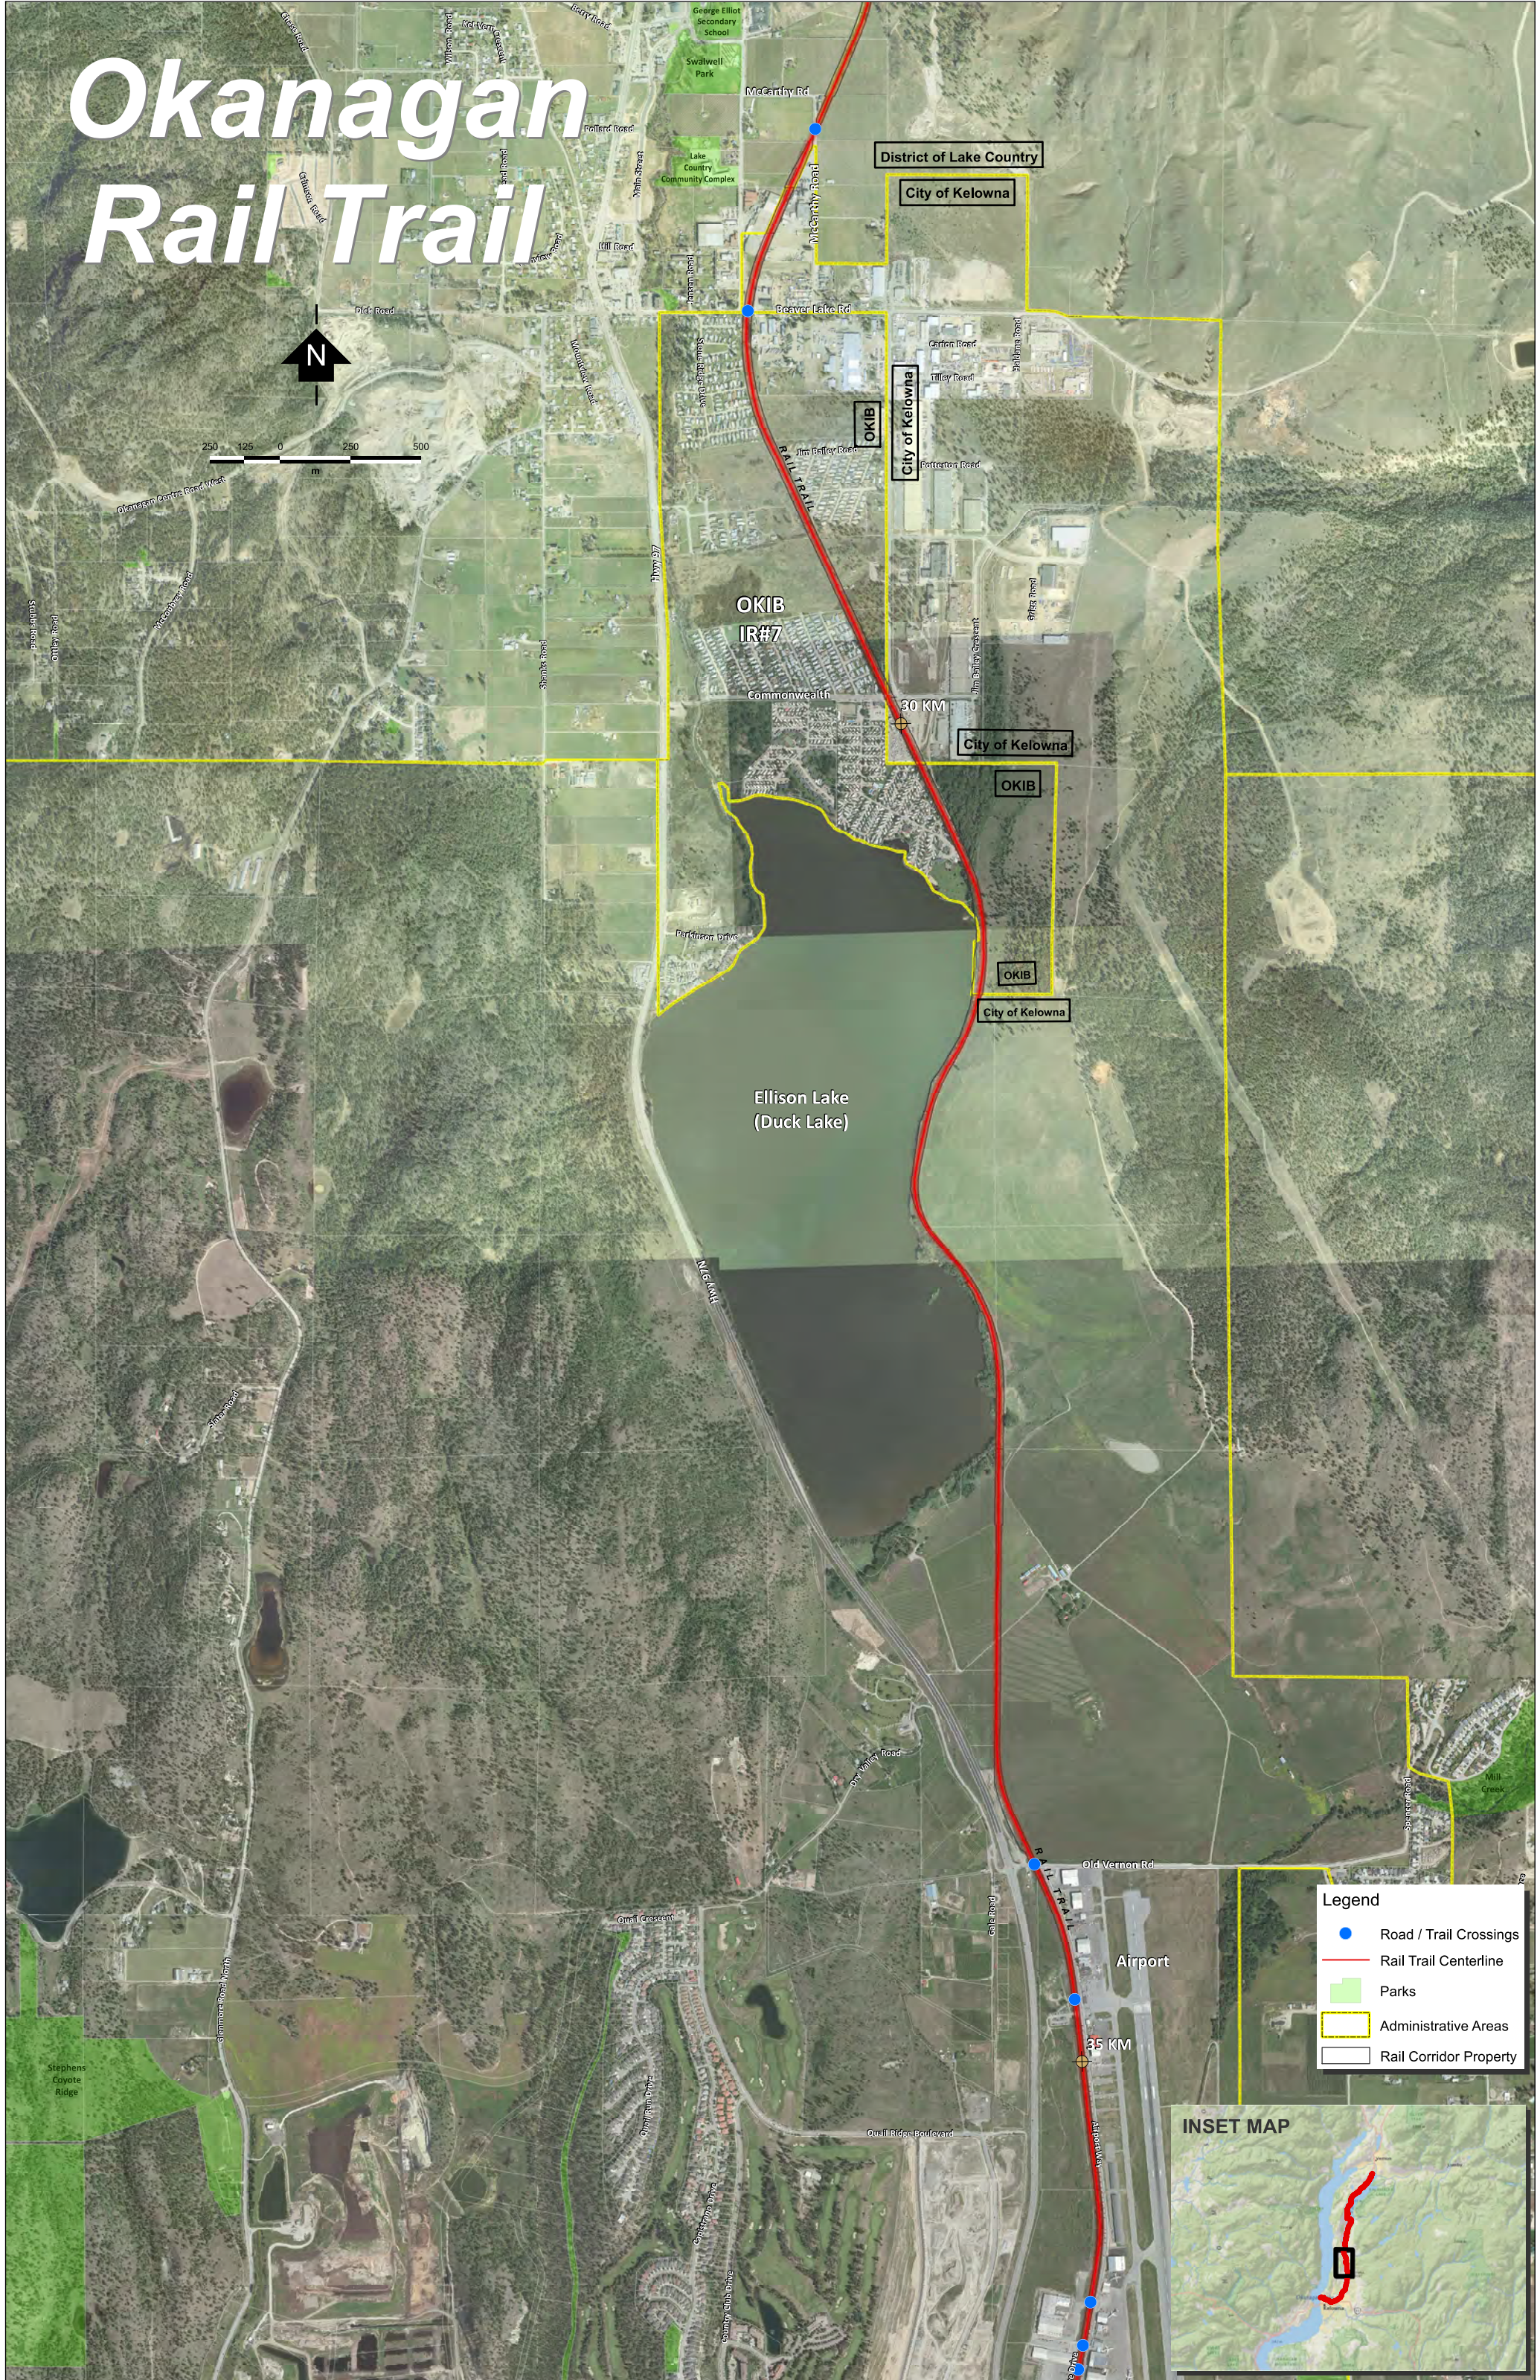

Oyama

Wood Lake

Legend

- Road / Trail Crossings
- ⌋ Bridge
- Rail Trail Centerline
- Parks
- Administrative Areas
- ▭ Rail Corridor Property

Okanagan Rail Trail

Wood Lake

Lake Country

Winfield

20 KM

25 KM

Legend

- Road / Trail Crossings
- Rail Trail Centerline
- Parks
- Administrative Areas
- Rail Corridor Property

Okanagan Rail Trail

Legend

- Road / Trail Crossings
- Rail Trail Centerline
- Parks
- Administrative Areas
- Rail Corridor Property