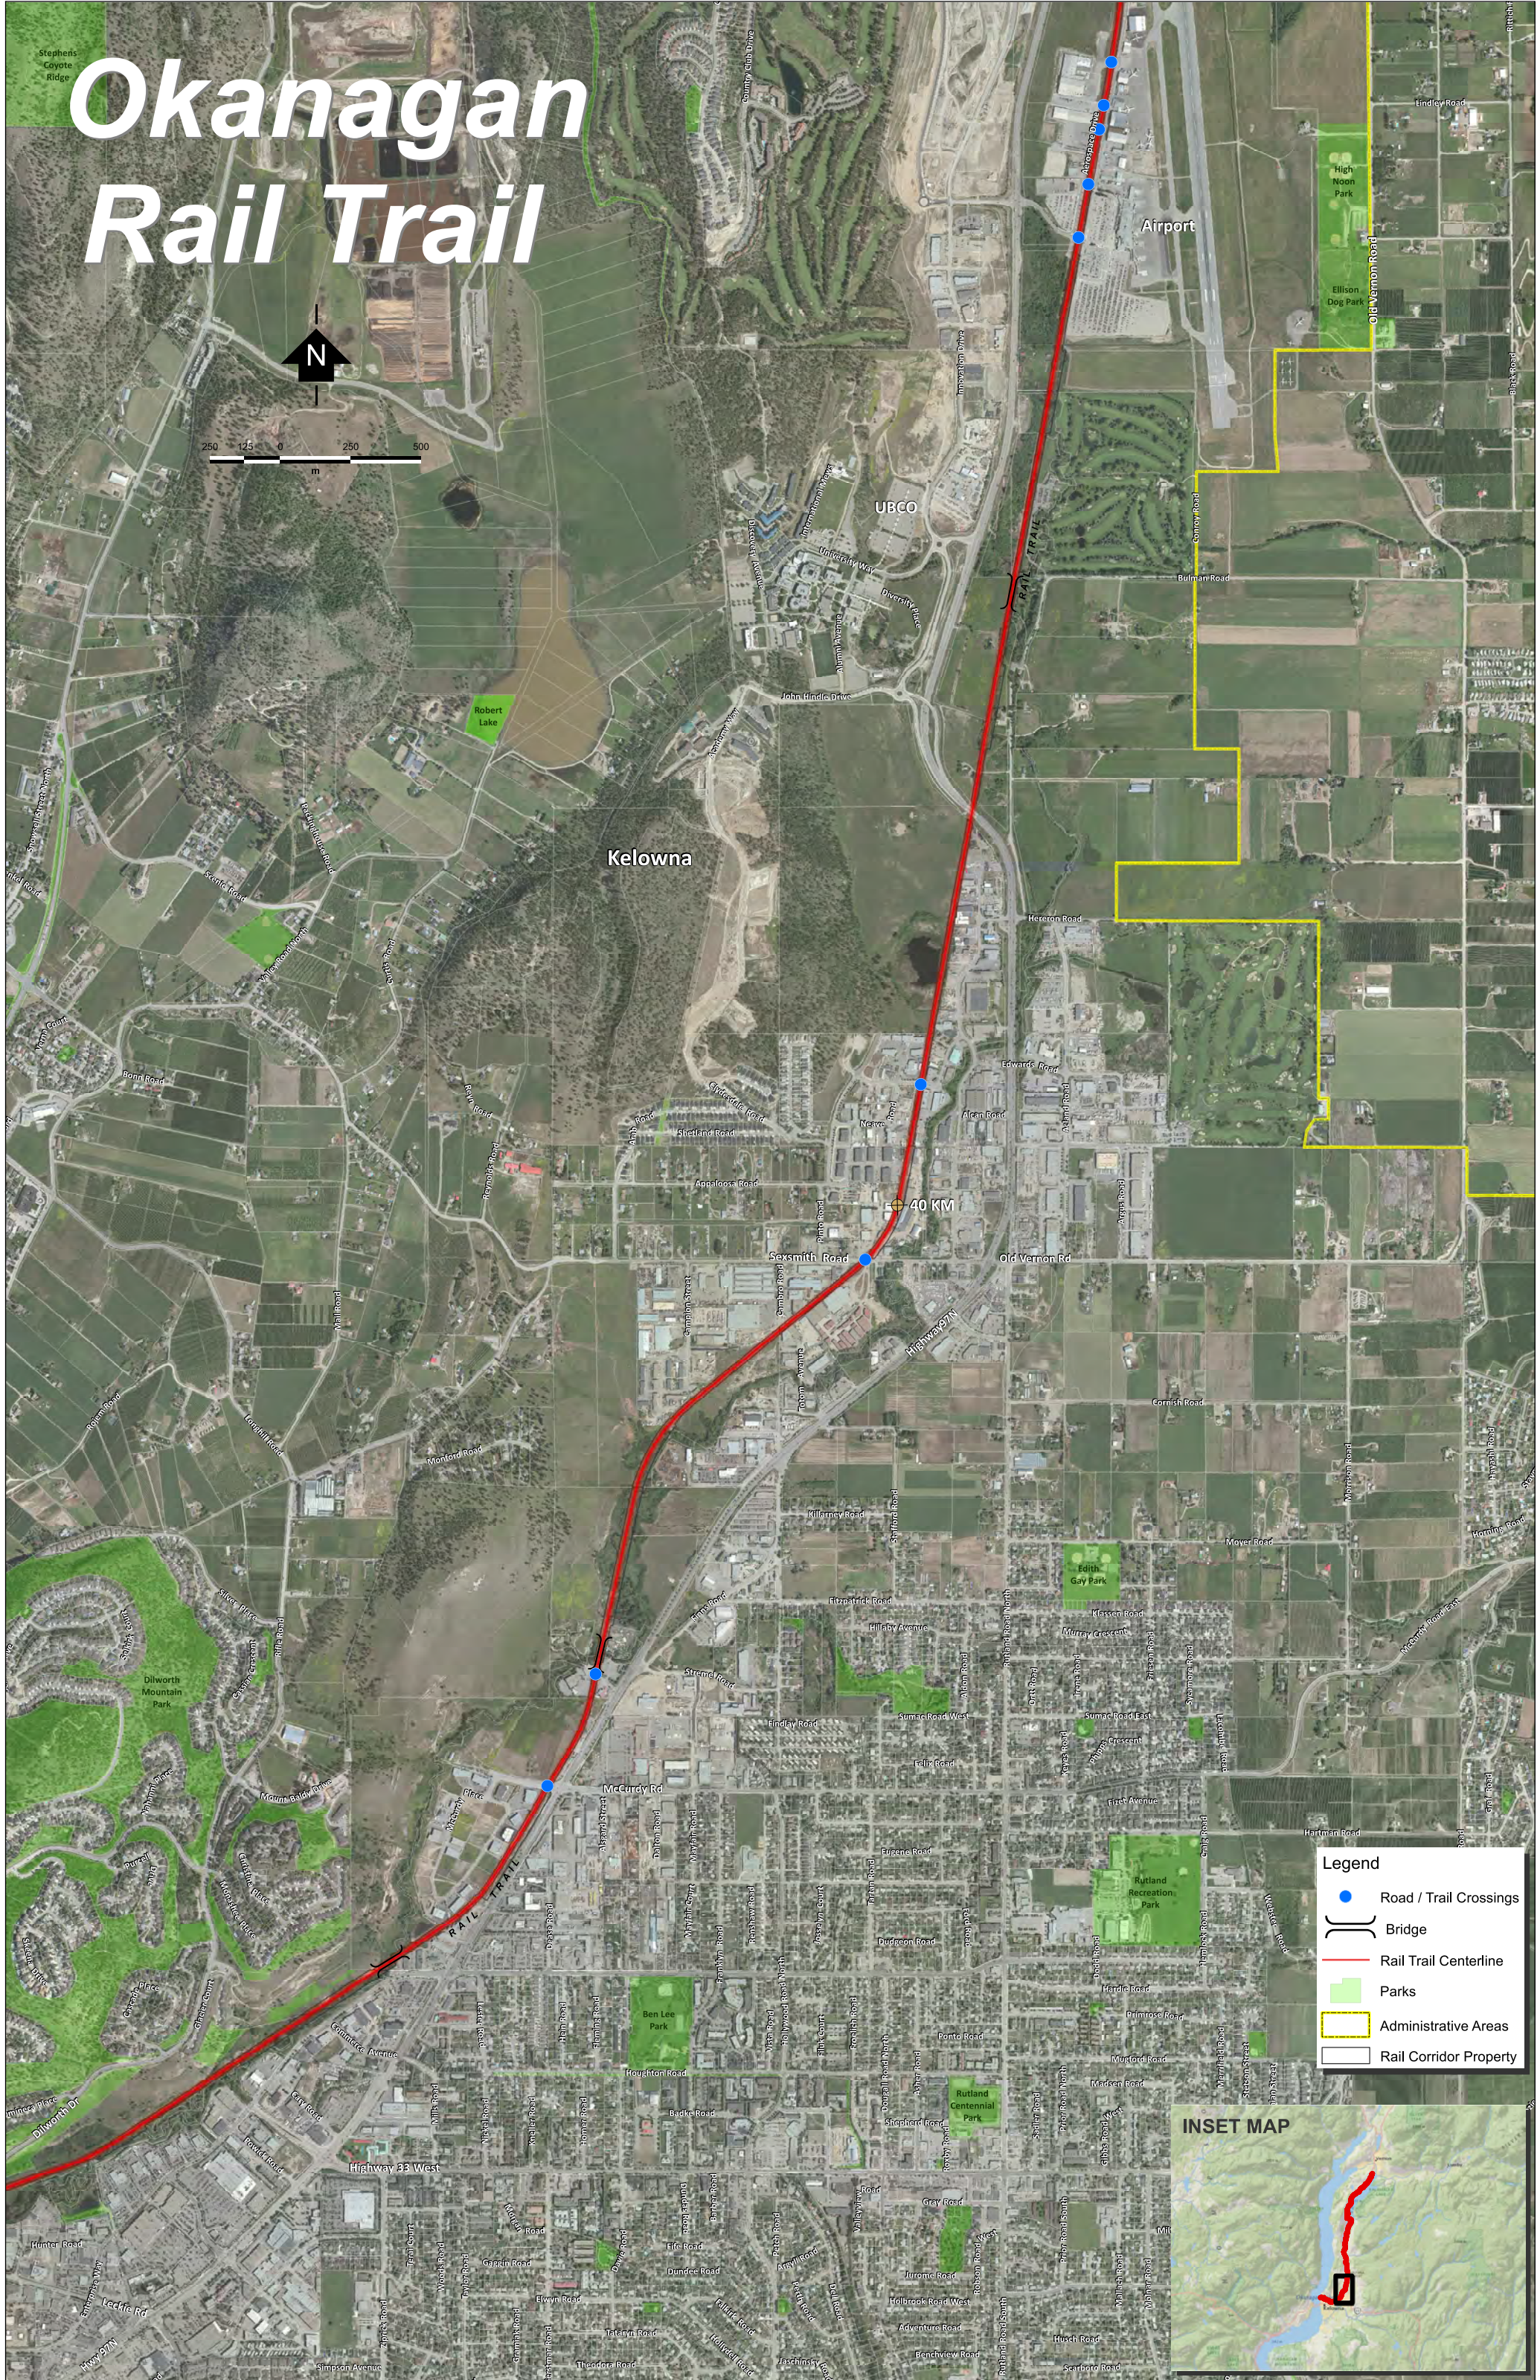

Oyama

Wood Lake

Legend

- Road / Trail Crossings
- ⌋ Bridge
- Rail Trail Centerline
- Parks
- Administrative Areas
- ▭ Rail Corridor Property

Okanagan Rail Trail

Wood Lake

Lake Country

Winfield

20 KM

25 KM

Legend

- Road / Trail Crossings
- Rail Trail Centerline
- Parks
- Administrative Areas
- Rail Corridor Property

Okanagan Rail Trail

Legend

- Road / Trail Crossings
- Rail Trail Centerline
- Parks
- Administrative Areas
- Rail Corridor Property

Okanagan Rail Trail

Legend

- Road / Trail Crossings
- ⌋ Bridge
- Rail Trail Centerline
- Parks
- Administrative Areas
- Rail Corridor Property

Okanagan Rail Trail

Legend

- Road / Trail Crossings
- Bridge
- Rail Trail Centerline
- Existing Multi-Use Pathway (City of Kelowna)
- Parks
- Administrative Areas
- Rail Corridor Property